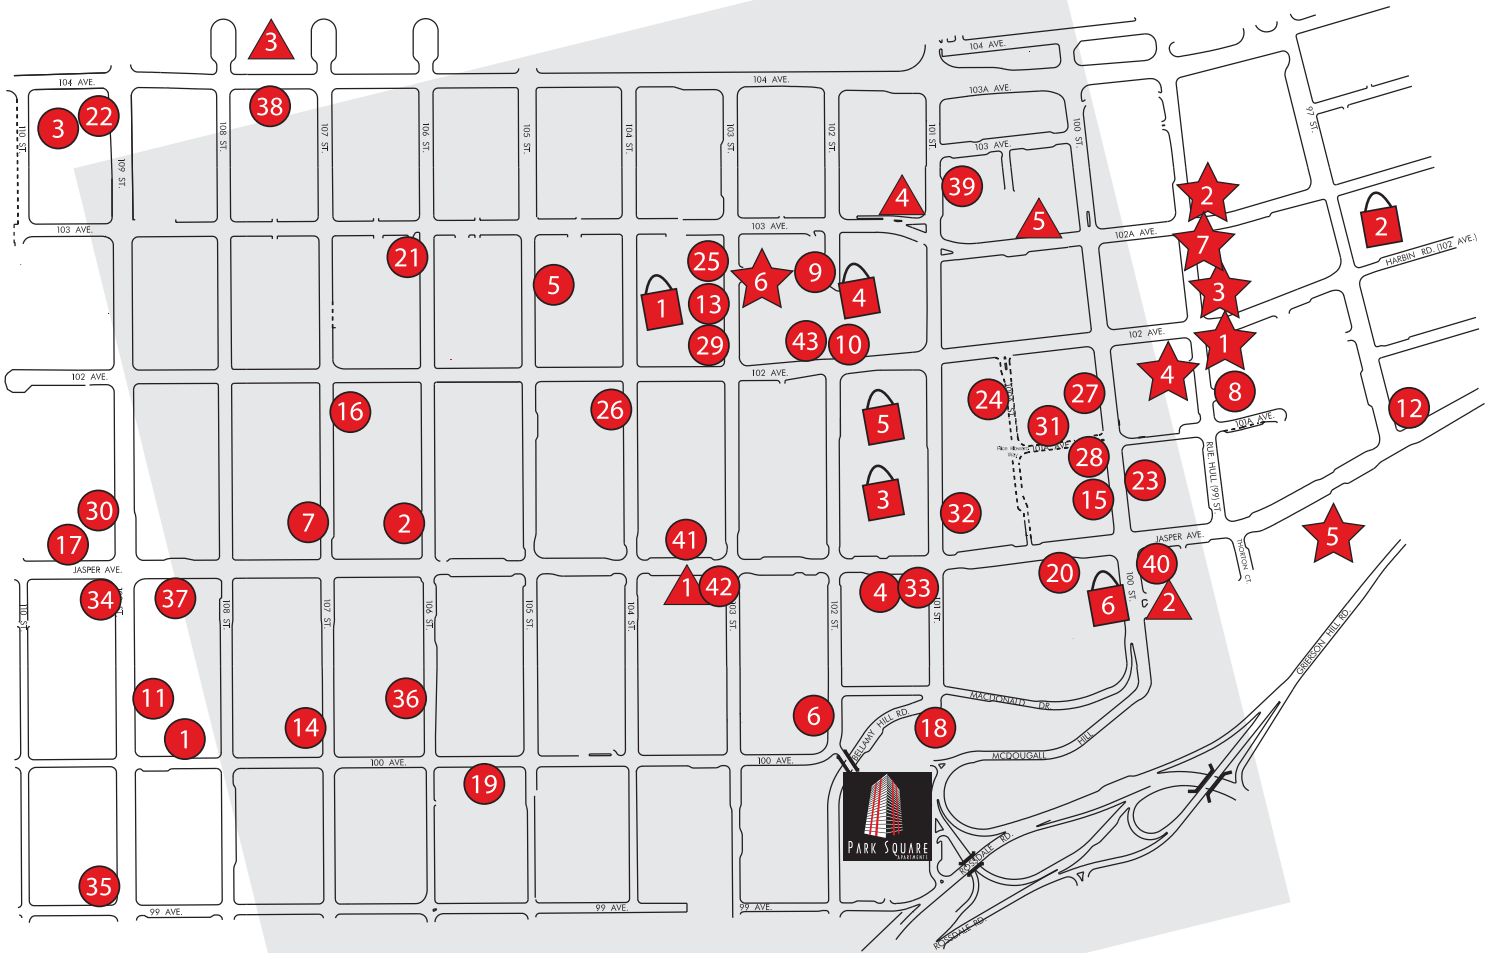

MAP OF DOWNTOWN EDMONTON

AREAS OF INTEREST ALL WITHIN WALKING DISTANCE

RESTAURANTS

- 1 **Allegro Italian Kitchen** - 10011 109 Street
- 2 **Boston Pizza** - 10620 Jasper Avenue
- 3 **Ceili's Irish Pub & Restaurant** - 10338 109 Street
- 4 **Lux Restaurant** - 10150 101 Street
- 5 **Character's Restaurant Corp.** - 10257 105 Street
- 6 **Chicago Deep Dish** - 10024 102 Street
- 7 **Doan's Restaurant** - 10130 107 Street
- 8 **Donna at the Citadel** - 10177 99 Street
- 9 **Elephant & Castle** - 3rd Floor, Edmonton City Centre Mall
- 10 **Four Rooms Restaurant** - 137 Edmonton City Centre Mall
- 11 **Globe Tap Bar & Grill** - 10045 109 Street
- 12 **Hardware Grill** - 9698 Jasper Avenue
- 13 **Haweli Restaurant** - 10220 103 Street
- 14 **Il Portico Restaurant** - 10012 107 Street
- 15 **Japanese Village** - 10126 100 Street
- 16 **Khazana** - 10177 107 Street
- 17 **Kyoto Japanese Cuisine** - 10128 109 Street
- 18 **La Ronde Revolving Restaurant** - 10111 Bellamy Hill
- 19 **La Tapa Dining & Pub** - 10523 99 Avenue
- 20 **Madison's Grill** - 10053 Jasper Avenue
- 21 **Metro Billiards** - 10250 106 Street