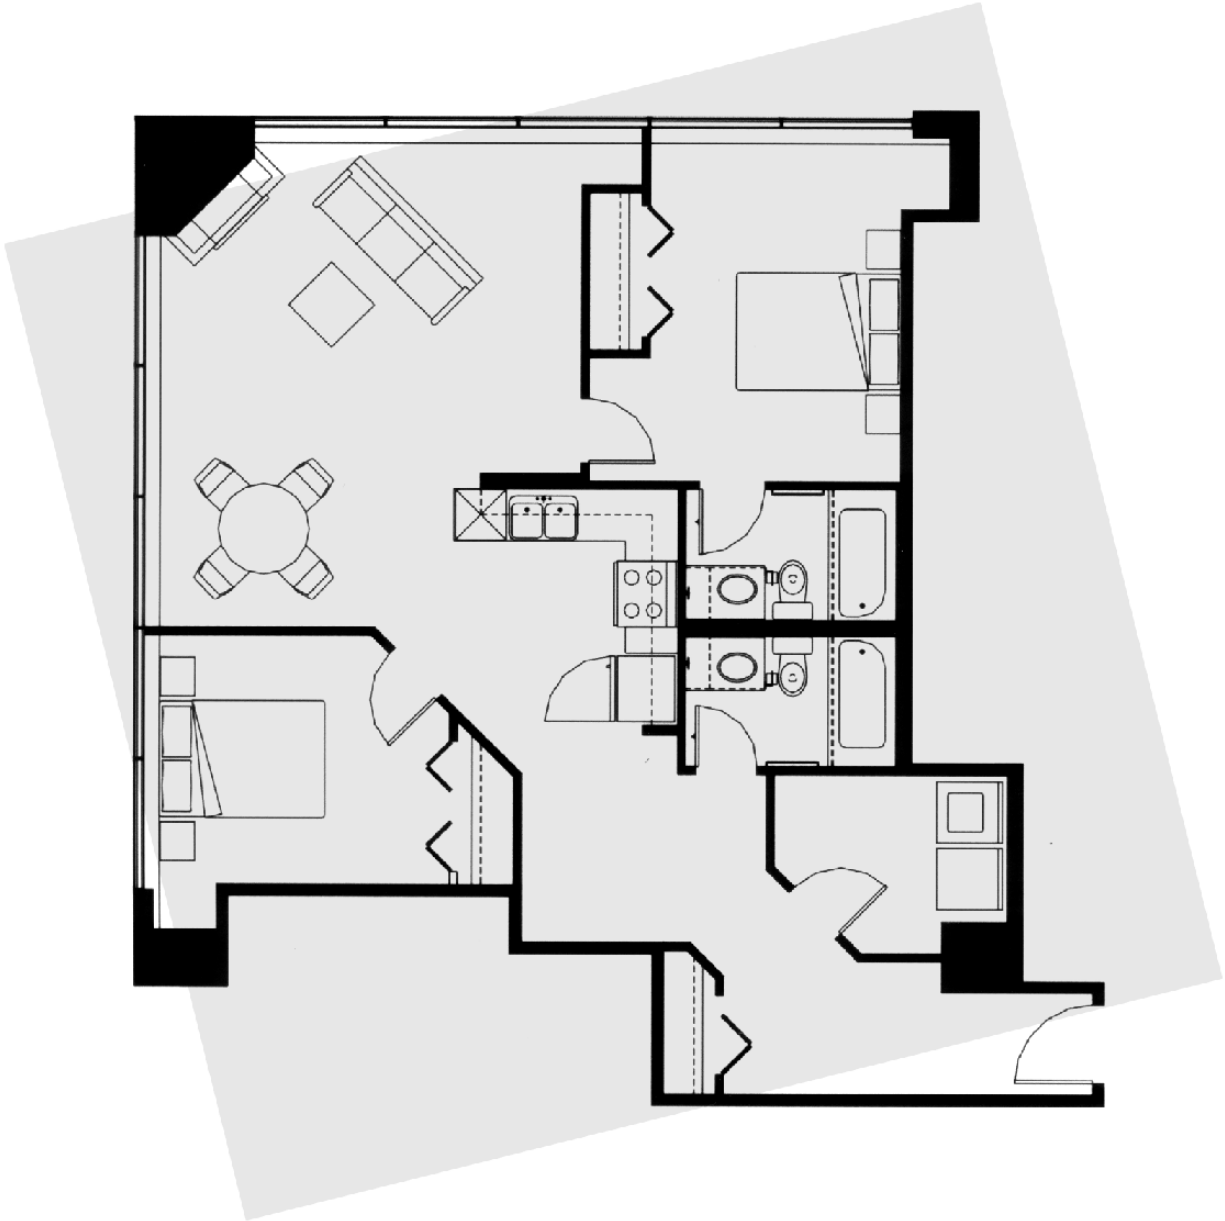

SUITE A

960 sq.ft.

Rent the view. Own the lifestyle.

Park Square Apartments

10001 Bellamy Hill

Edmonton, AB T5J 3B6

T: (780) 423-3540 F: (780) 423-3994 E: leasing@parksquare.ca

www.parksquare.ca