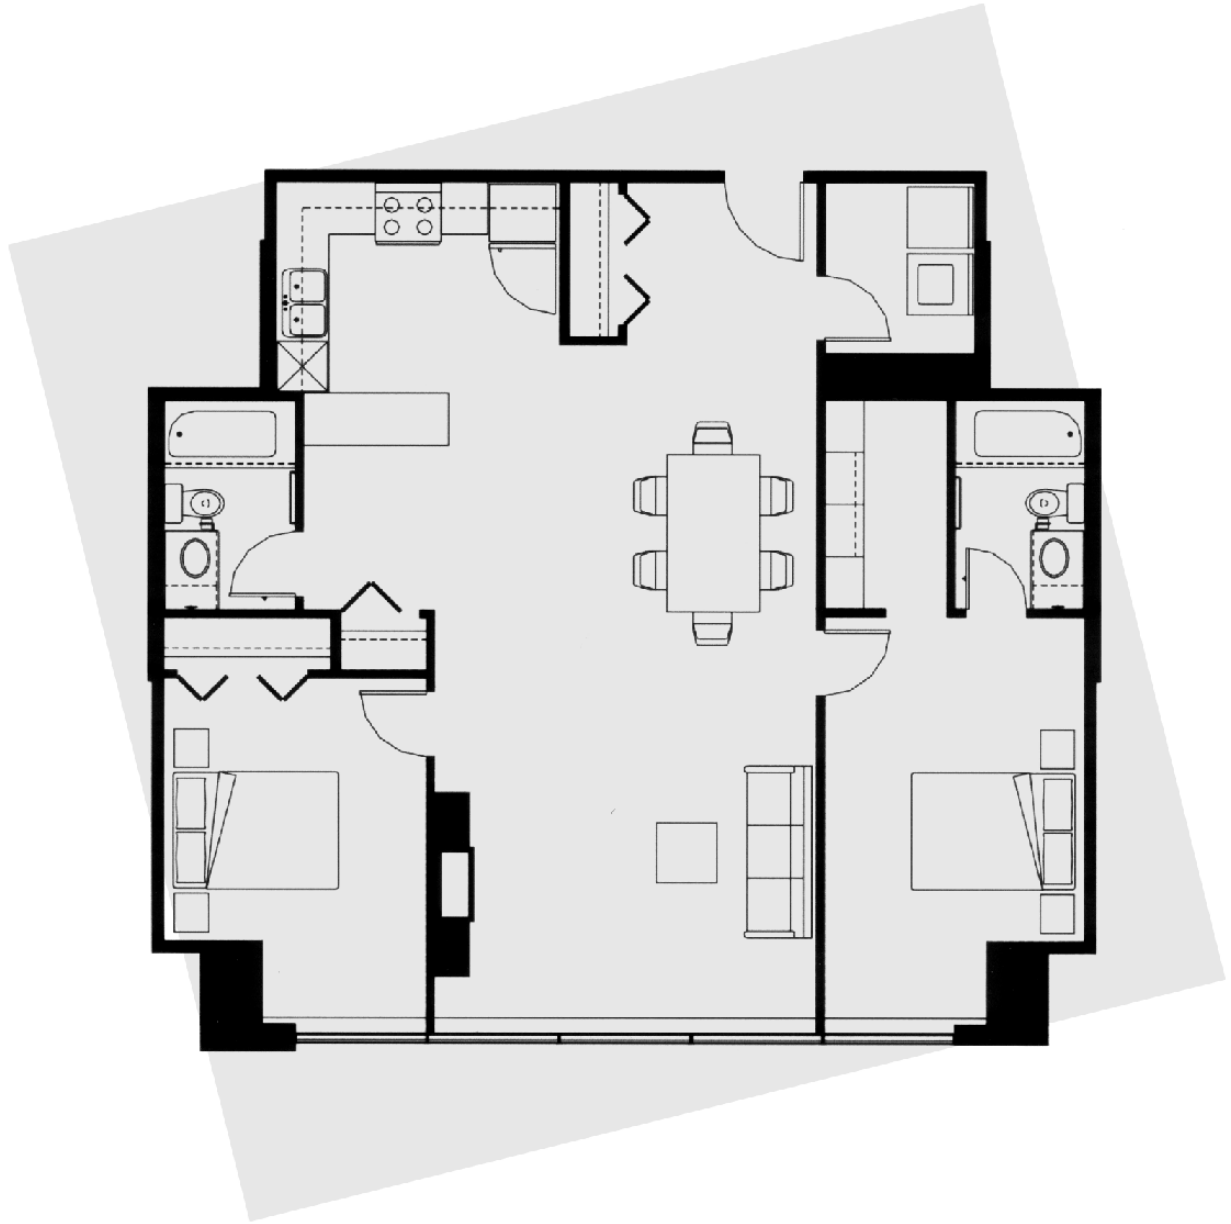

SUITE B

1,050 sq.ft.

Rent the view. Own the lifestyle.

Park Square Apartments
10001 Bellamy Hill
Edmonton, AB T5J 3B6

T: (780) 423-3540 F: (780) 423-3994 E: leasing@parksquare.ca

www.parksquare.ca