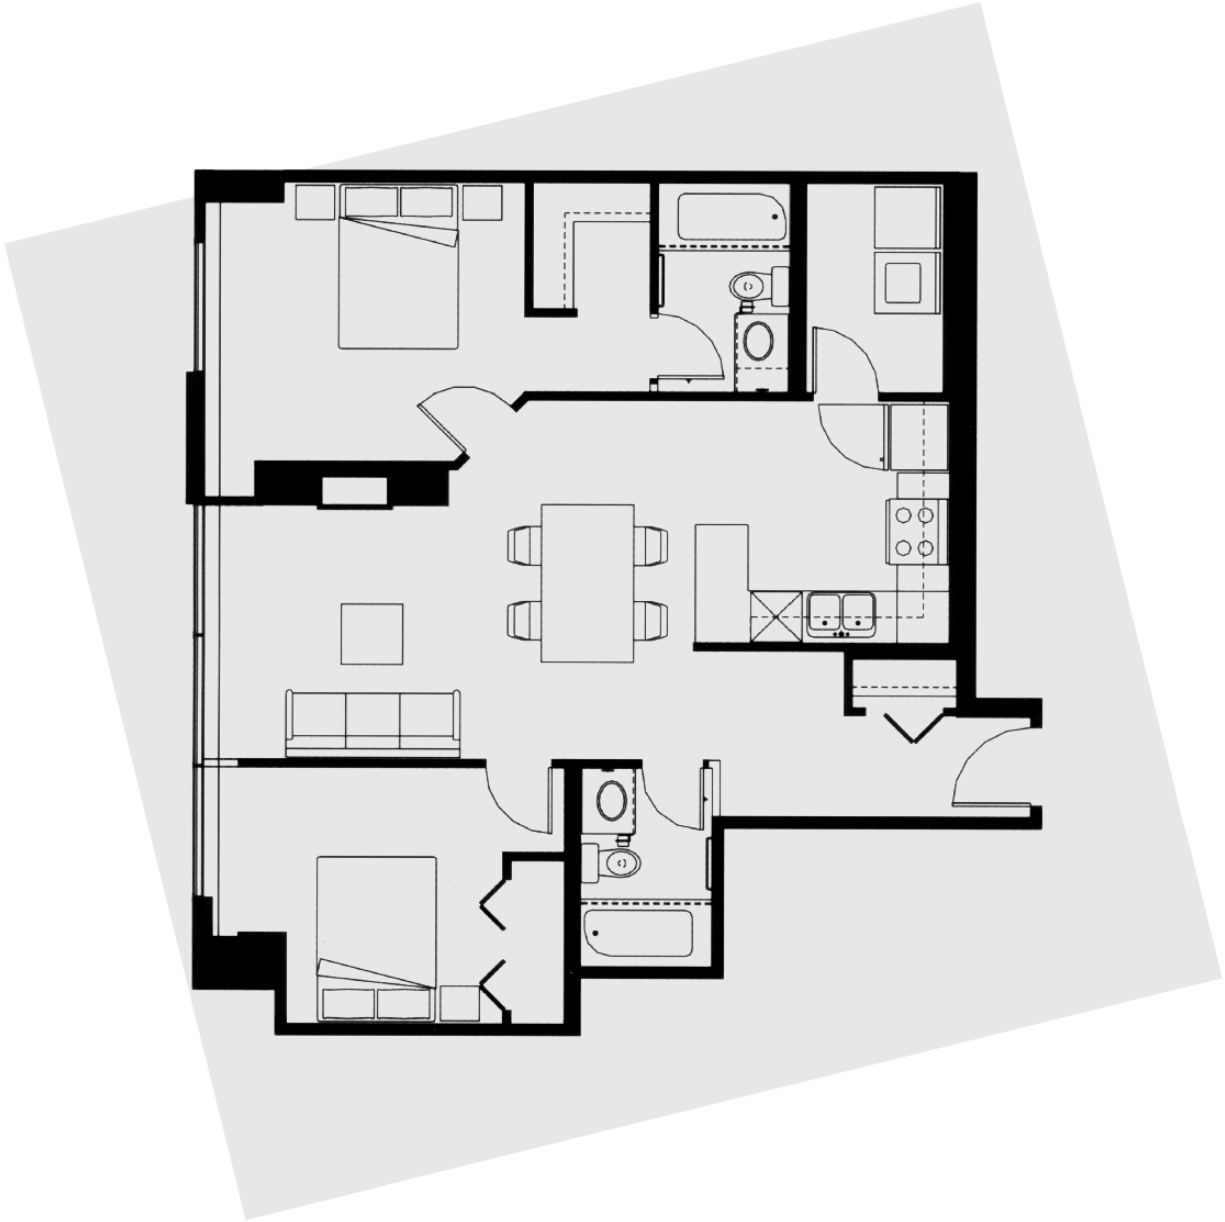

# SUITE C

850 sq.ft.

Rent the view. Own the lifestyle.

Park Square Apartments  
10001 Bellamy Hill  
Edmonton, AB T5J 3B6

T: (780) 423-3540 F: (780) 423-3994 E: [leasing@parksquare.ca](mailto:leasing@parksquare.ca)